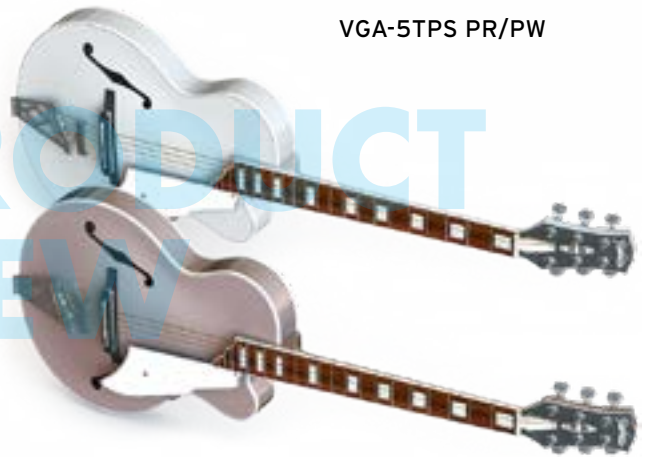

VGA-5TPS PR/PW

1. Feature a 13mm thinner body
   - Single Cutaway archtop acoustic-electric guitar
   - Compact body with 24.75" scale length
   - Digital modeling guitar with AREOS-D system
   - 18 acoustic, electric, and synth sounds with onboard drive and reverb
   - Available in Natural/Gunmetal and Pearl Orange
2. Features a 13mm thinner body
   - Single Cutaway archtop acoustic-electric guitar
   - Compact body with 24.75" scale length
   - Super Capacitor Preamp System with piezo pickup in the bridge
   - Patent-pending hybrid wood/aluminum bridge
   - Low Cut Trim Pot for precision focusing of low frequencies
   - Available in Pearl Rose and Pearl White